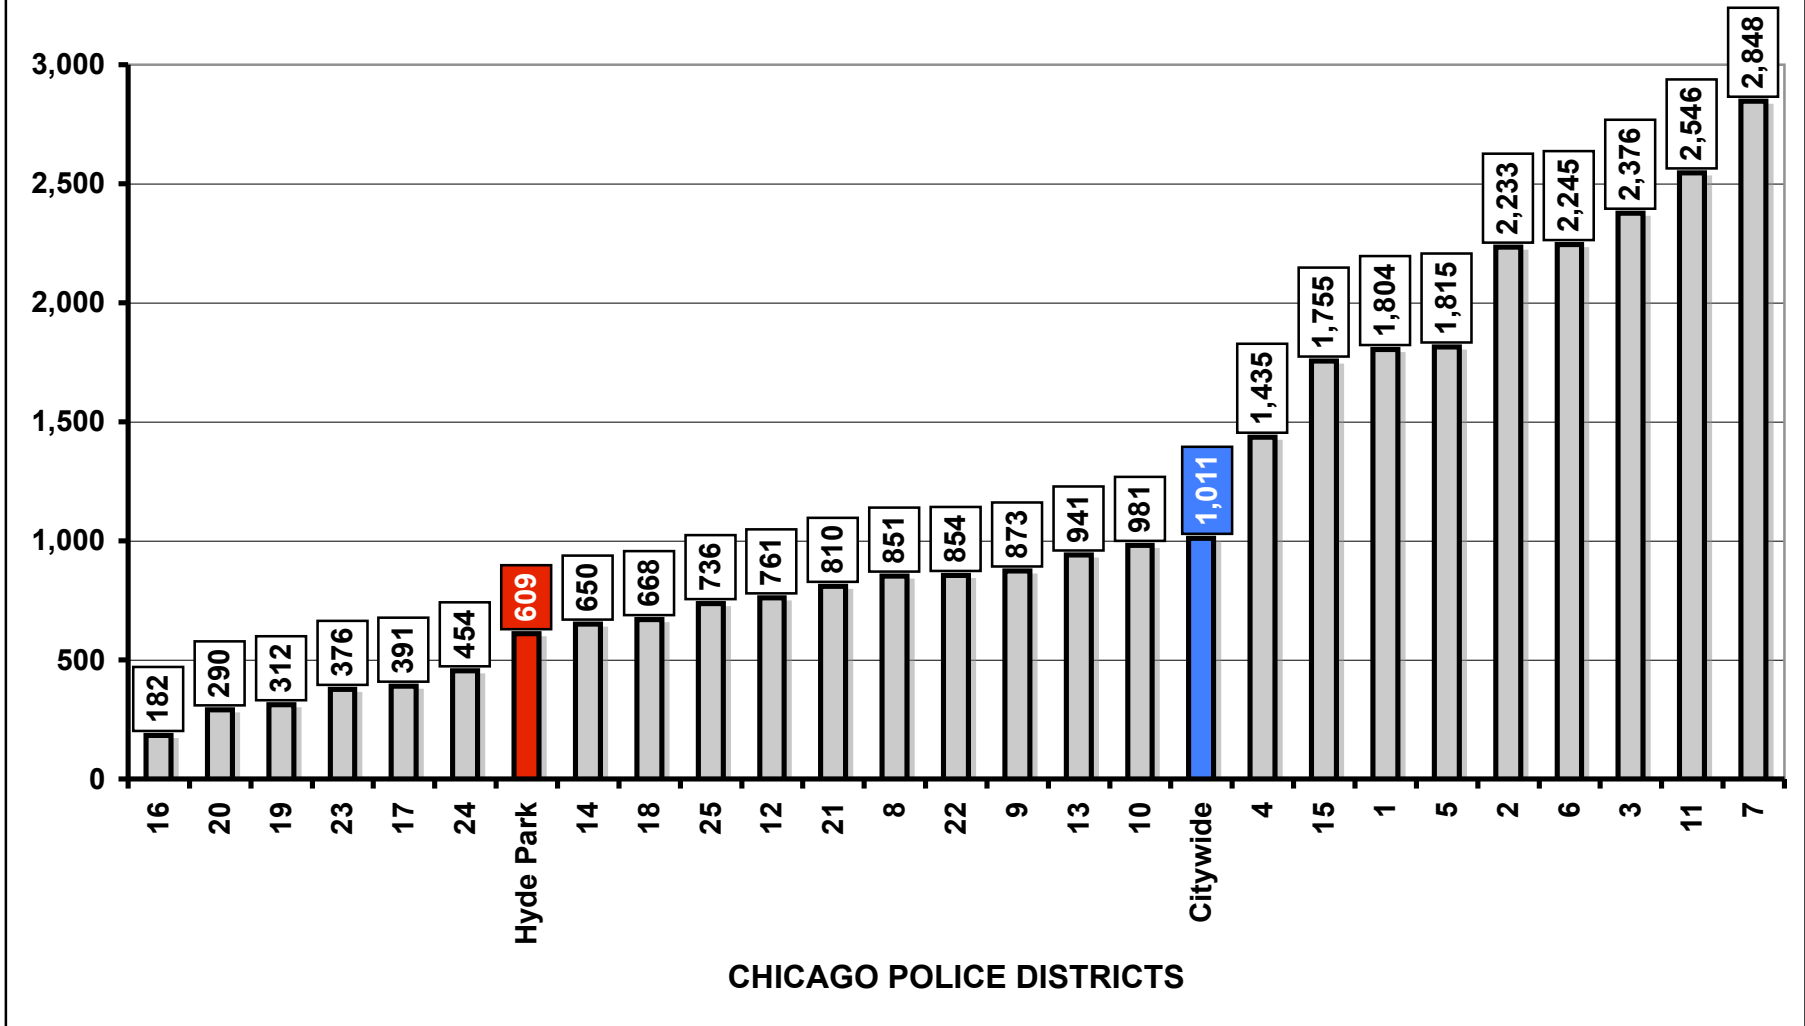

### 3. VIOLENT CRIMES PER 100,000 IN CHICAGO January to October, 2007

Source: Chicago Police Dept. / SECC

21st Dist. figures include Hyde Park

Based on 2000 census figures

### Violent Crimes per 100,000 in Chicago January 1 thru December 31, 2006

Source: Chicago Police Dept. / SECC

21st Dist. figure includes Hyde Park

Based on 2000 census figures

### Violent Crimes per 100,000 in Chicago January - December 2005

Source: Chicago Police Dept. / SECC

21st Dist. figure includes Hyde Park

Based on 2000 census figures

Violent Crimes per 100,000 in Chicago  
January - December 2004