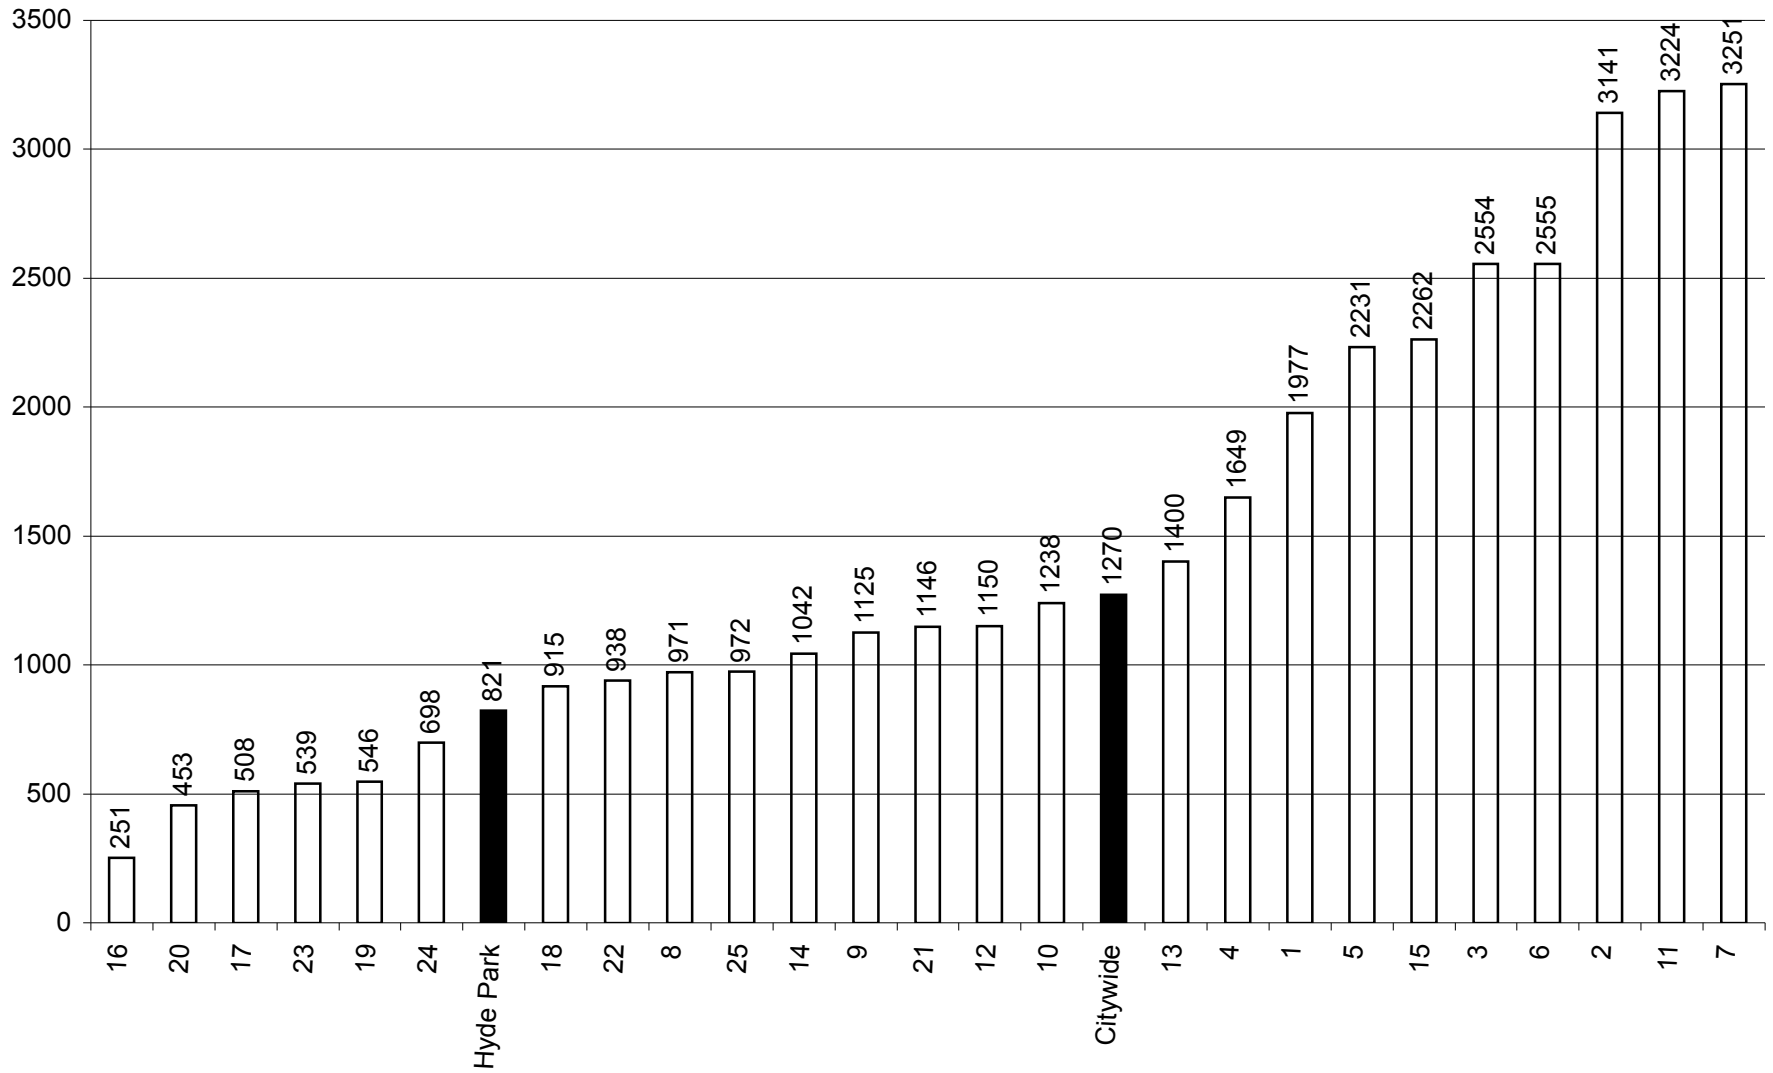

### Violent Crimes per 100,000 in Chicago January - December 2005

Source: Chicago Police Dept. / SECC

21st Dist. figure includes Hyde Park

Based on 2000 census figures

Violent Crimes per 100,000 in Chicago  
January - December 2004