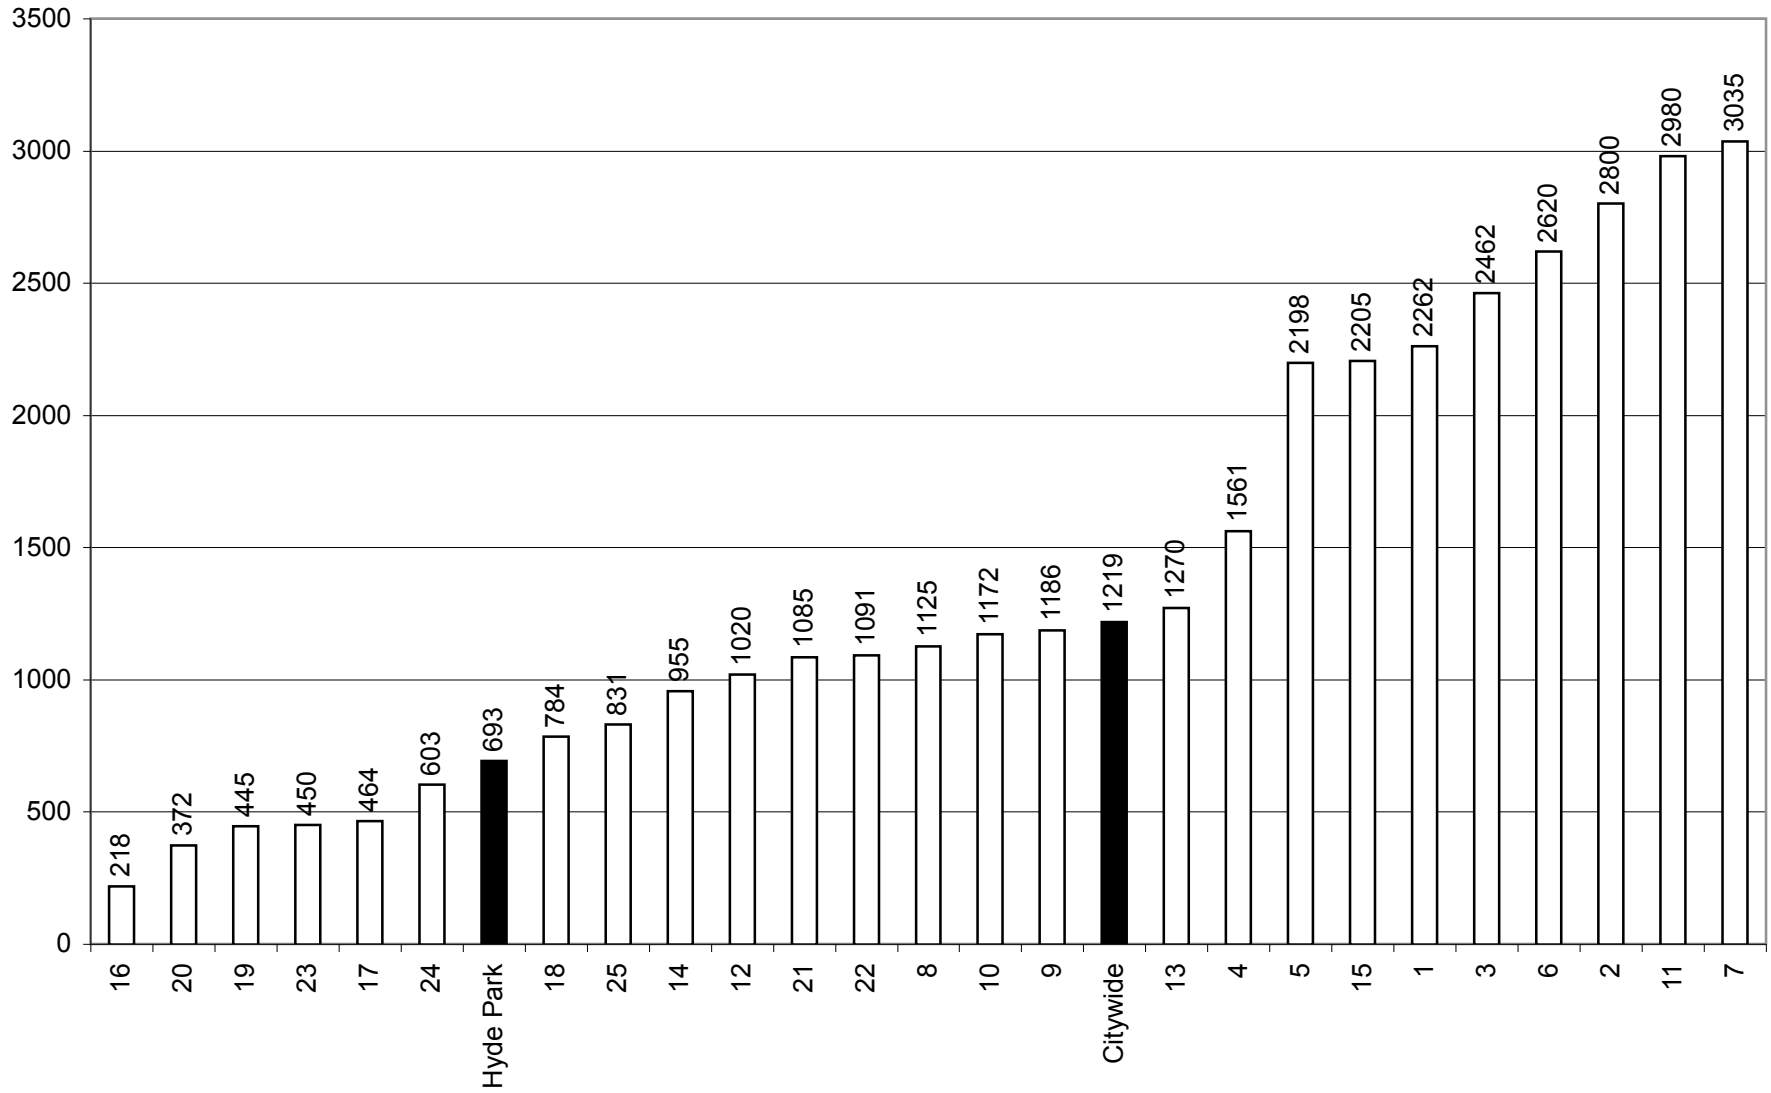

### 3. VIOLENT CRIMES PER 100,000 IN CHICAGO January to October, 2007

Source: Chicago Police Dept. / SECC

21st Dist. figures include Hyde Park

Based on 2000 census figures

### Violent Crimes per 100,000 in Chicago January 1 thru December 31, 2006

Source: Chicago Police Dept. / SECC

21st Dist. figure includes Hyde Park

Based on 2000 census figures

### Violent Crimes per 100,000 in Chicago January - December 2005

Source: Chicago Police Dept. / SECC

21st Dist. figure includes Hyde Park

Based on 2000 census figures

Violent Crimes per 100,000 in Chicago  
January - December 2004