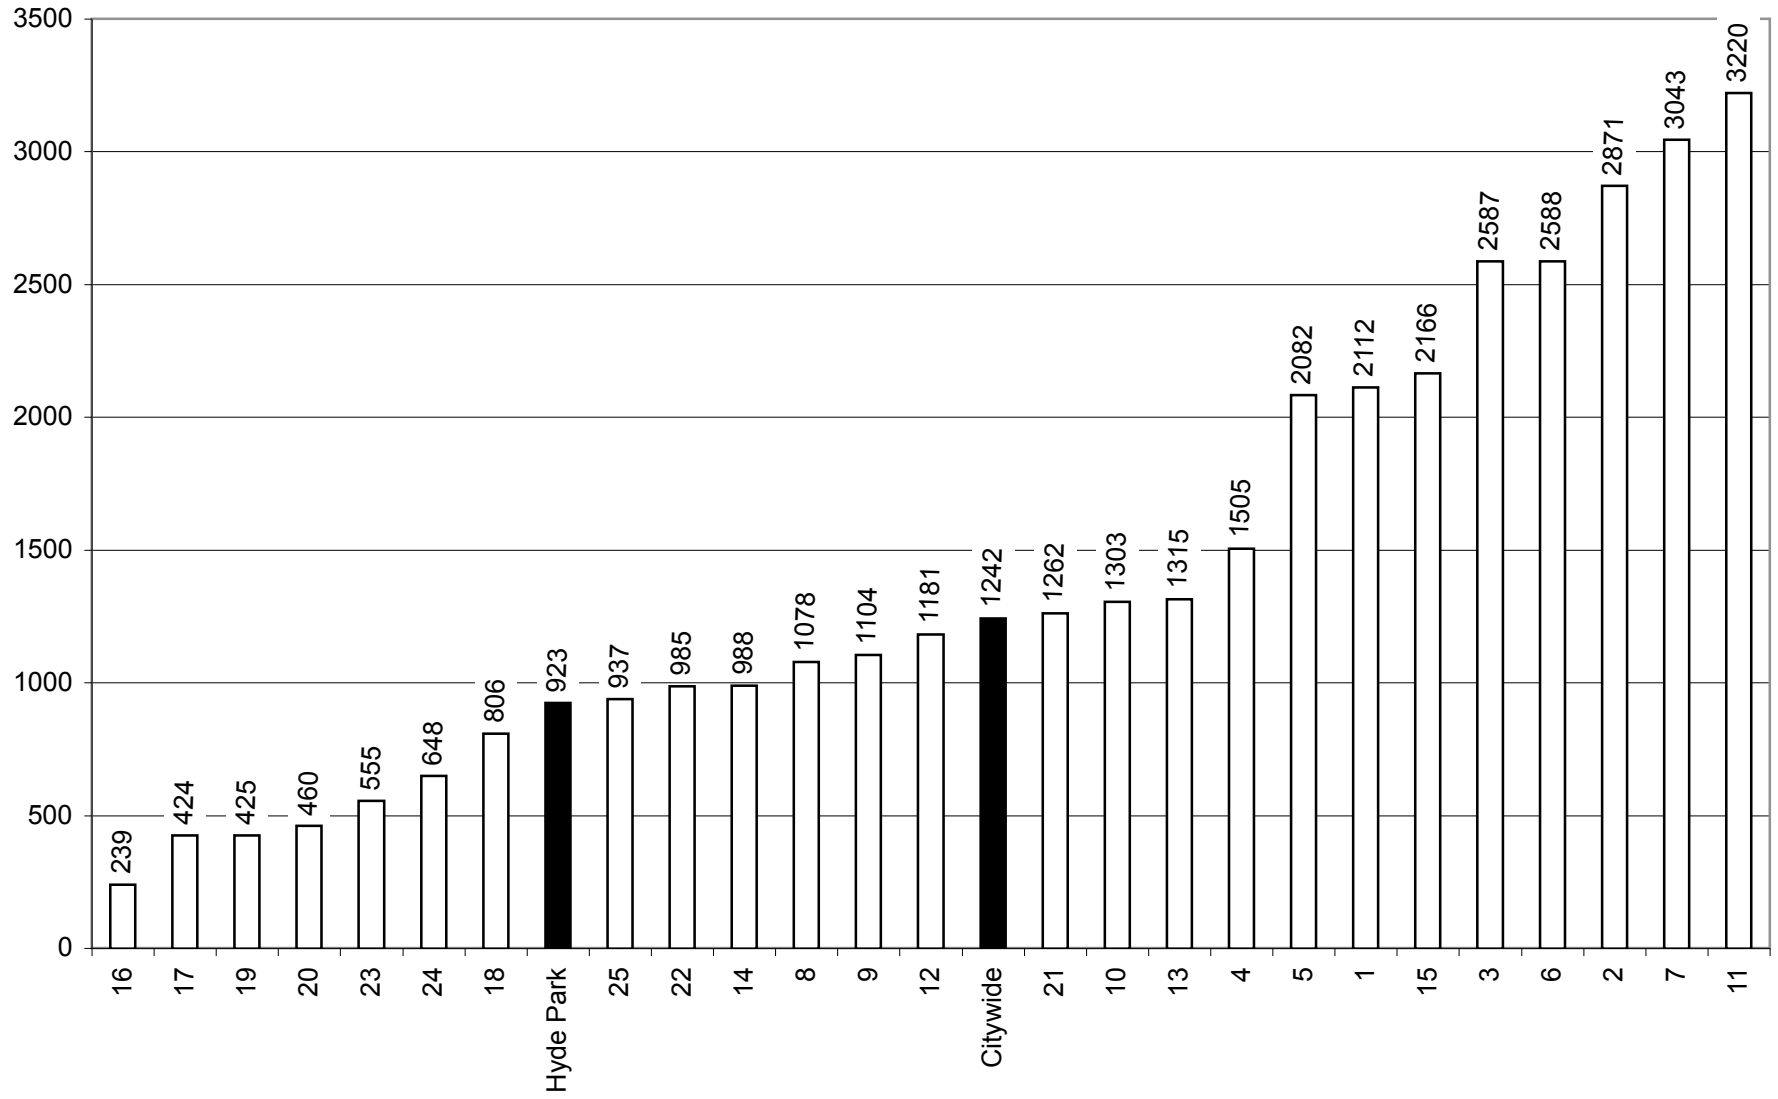

### 3. VIOLENT CRIMES PER 100,000 IN CHICAGO January to October, 2007

Source: Chicago Police Dept. / SECC

21st Dist. figures include Hyde Park

Based on 2000 census figures

### Violent Crimes per 100,000 in Chicago January 1 thru December 31, 2006

Source: Chicago Police Dept. / SECC

21st Dist. figure includes Hyde Park

Based on 2000 census figures

### Violent Crimes per 100,000 in Chicago January - December 2005

Source: Chicago Police Dept. / SECC

21st Dist. figure includes Hyde Park

Based on 2000 census figures

Violent Crimes per 100,000 in Chicago  
January - December 2004