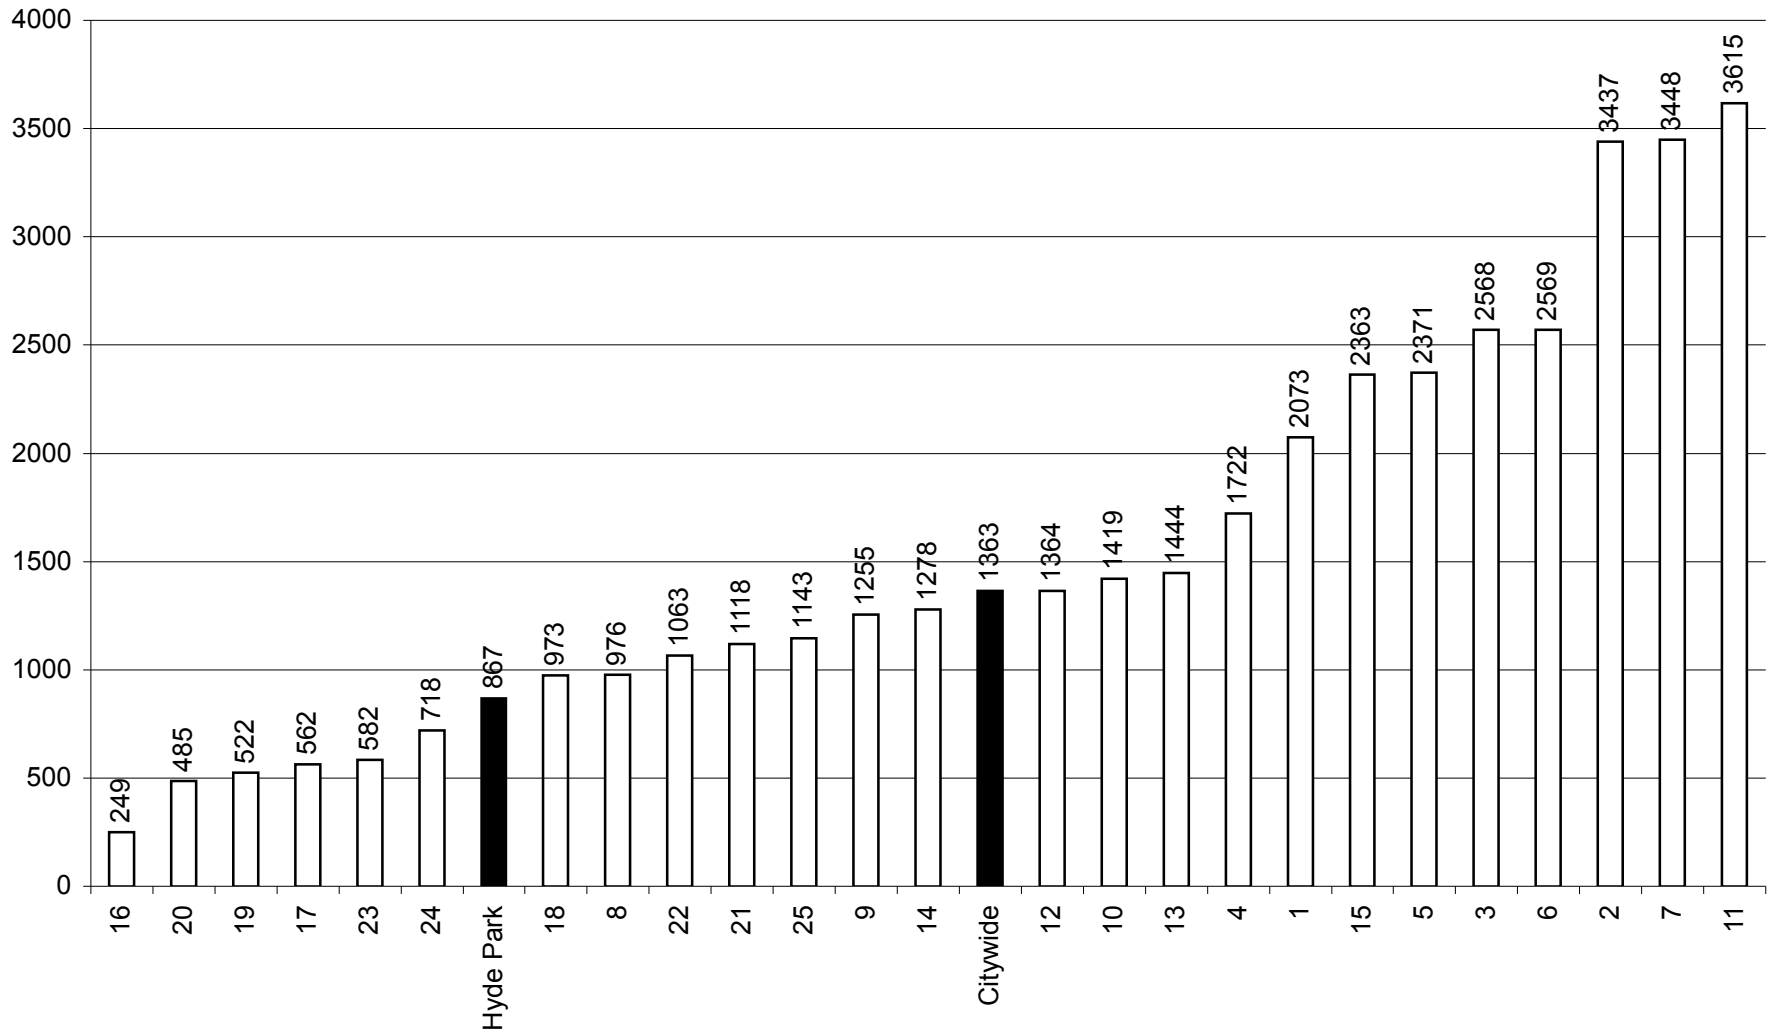

Violent Crimes per 100,000 in Chicago January thru December 2003

Source: Chicago Police Dept. / SECC

21st Dist. figure includes Hyde Park

Based on 2000 census figures