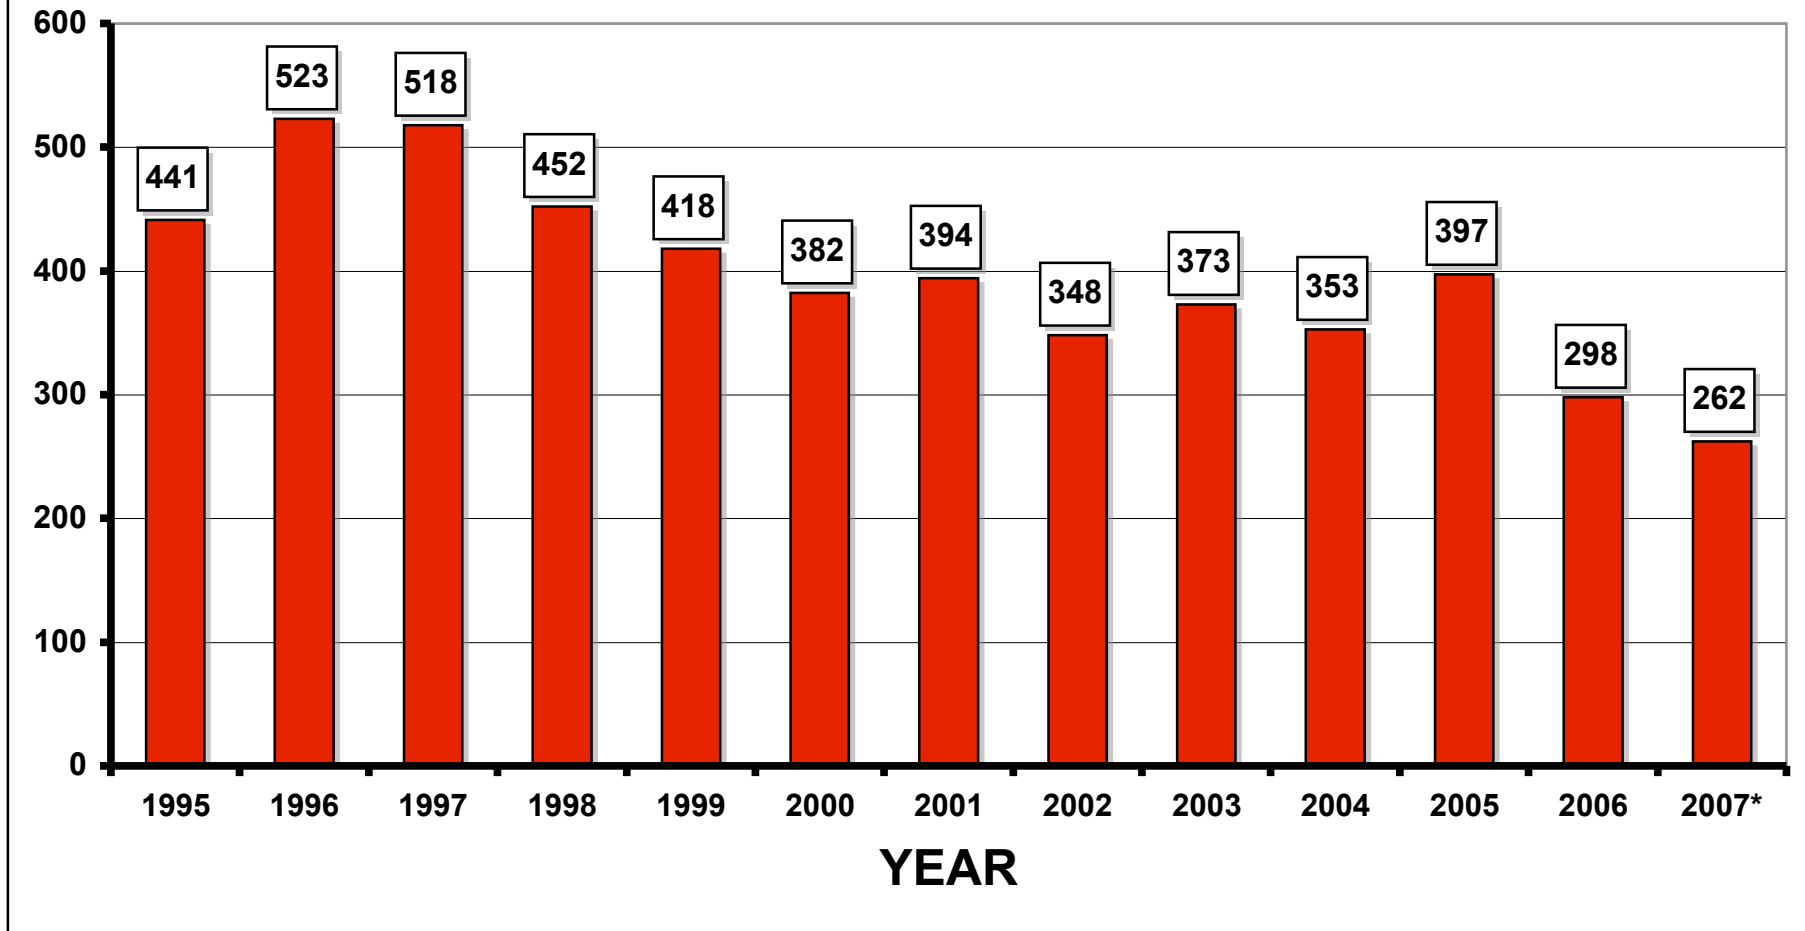

1. HYDE PARK-SOUTH KENWOOD Violent Crime by Year, 1995-2007

SOURCE: Chicago Police Dept./SECC

* January to October, 2007

HYDE PARK-SOUTH KENWOOD VIOLENT CRIME TREND

SOURCE: Chicago Police Dept./SECC