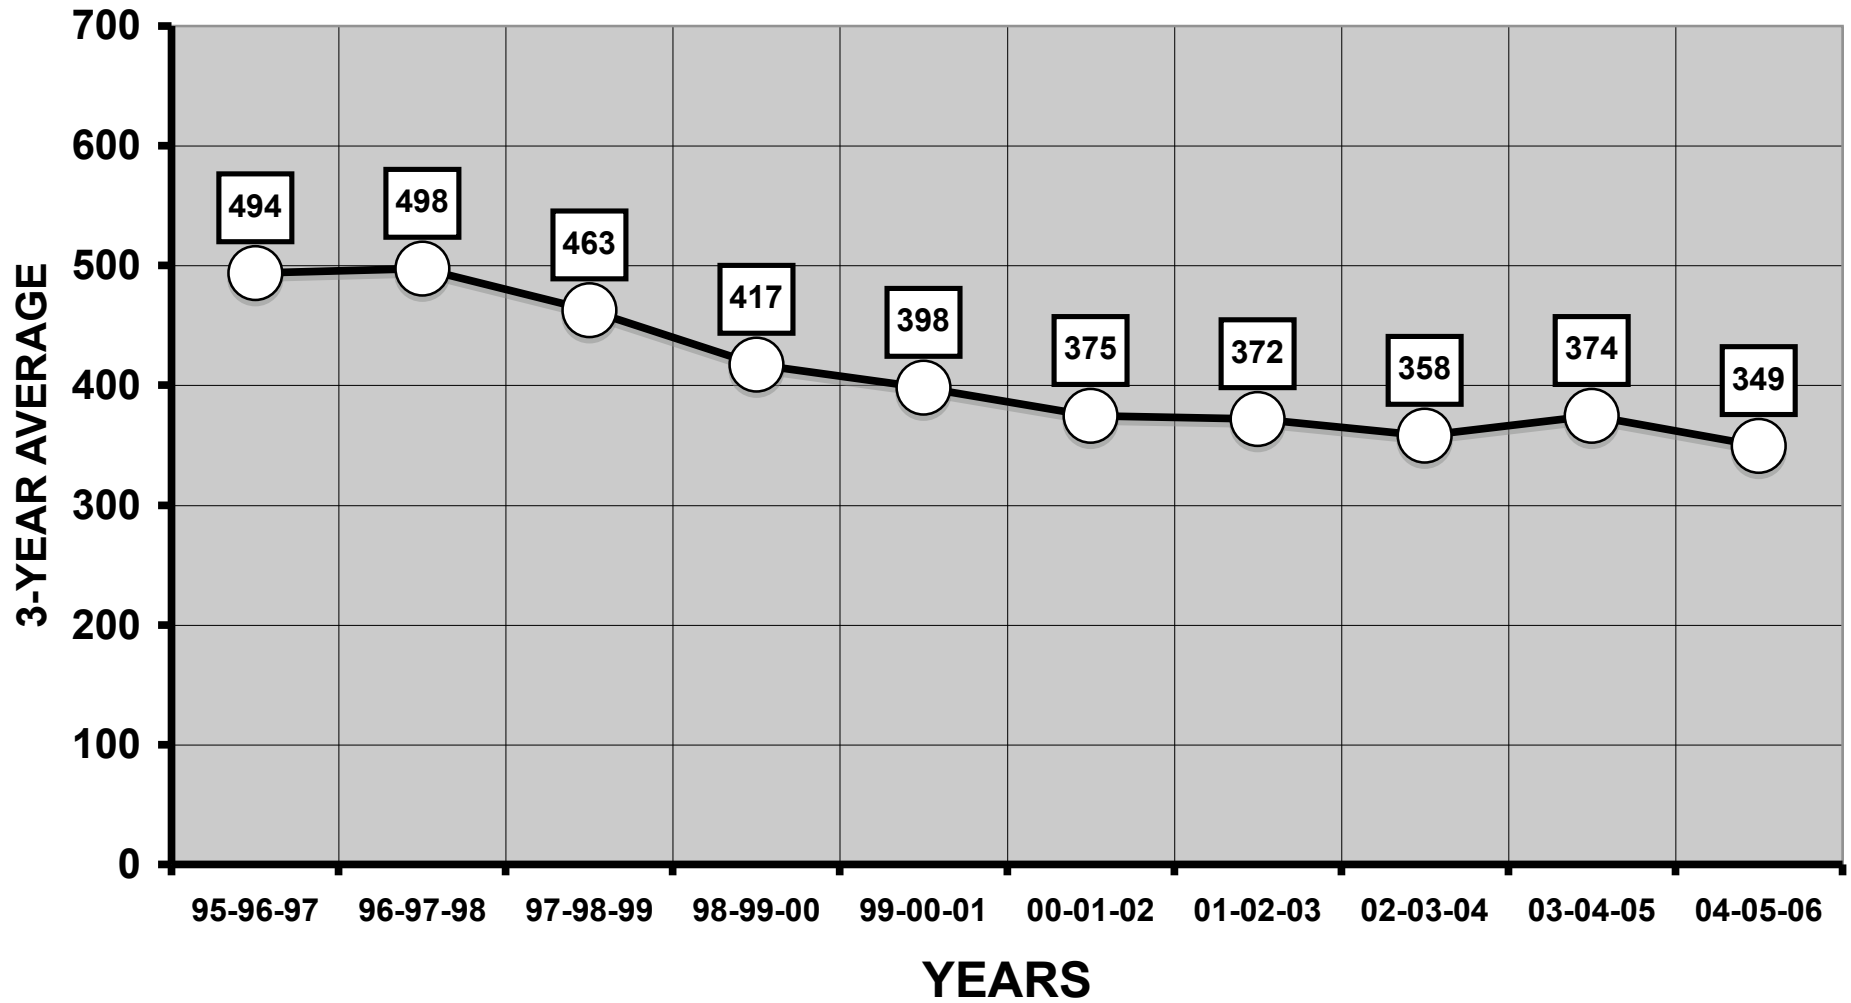

1. HYDE PARK-SOUTH KENWOOD Violent Crime by Year, 1995-2007

SOURCE: Chicago Police Dept./SECC

* January to October, 2007

HYDE PARK-SOUTH KENWOOD VIOLENT CRIME TREND

SOURCE: Chicago Police Dept./SECC